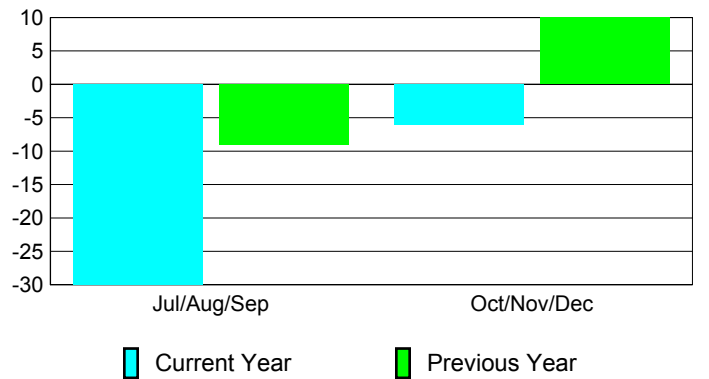

Comparison of Membership Gain/Loss

Current Year Compared to the Previous Year