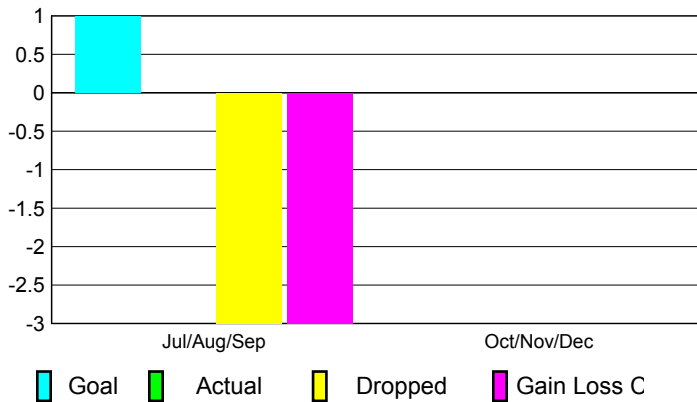

2010-2011 GMT Reports for District (or Undistricted) **District 13 D**

GMT: **STEVEN D SHERER**

Location: **OHIO**

GMT CA: **1**

CLUBS

Club Results
2010-2011

Clubs
2009-2010

Month	New Club Goal	Actual New Clubs	Actual Dropped Clubs	Gain/ Loss of Clubs	Gain/ Loss of Clubs
Jul/Aug/Sep	1	0	-3	-3	0
Oct/Nov/Dec	0	0	0	0	0
Totals	1	0	-3	-3	0

Club Results 2010-2011

Goal, New, Dropped, Gain/Loss

Comparison of Club Gain/Loss

Current Year Compared to the Previous Year

YTD Status Quo Clubs 2010-2011

Status Quo Clubs Compared to Status Quo Members

MEMBERSHIP